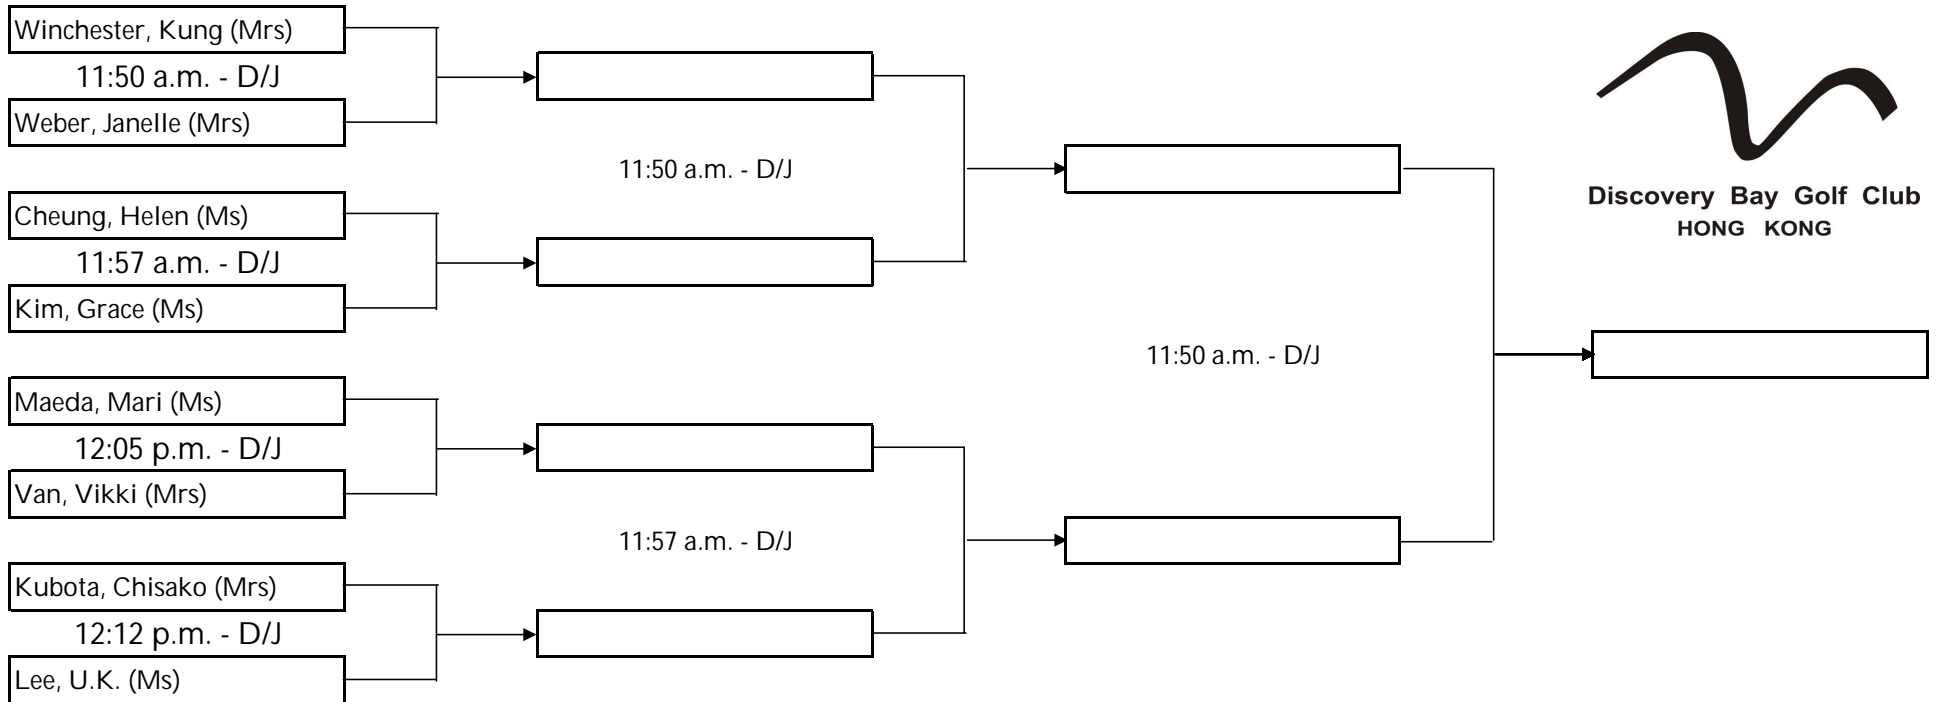

Discovery Bay Ladies Match Play 2011

Sunday, 16th January

Saturday, 22nd January

Saturday, 29th January

Discovery Bay Ladies Match Play
 Qualifying Round
 9th January 2011 (Sunday)

Discovery Bay Golf Club
 HONG KONG

	NAME	A/C NO.	GROSS	
1	Winchester, Kung (Mrs)	N029	85	
2	Maeda, Mari (Ms)	Y073	88	
3	Kubota, Chisako (Mrs)	K087	A	90
4	Cheung, Helen (Ms)	J045	B	90
5	Kim, Grace (Ms)	C332	C	90
6	Lee, U.K. (Ms)	GO003	D	90
7	Van, Vikki (Mrs)	V003		91
8	Weber, Janelle (Mrs)	G055		93
<hr/>				
9	Ryu, G.J. (Ms)	P066	95	M/C
10	Mansing, Sakhon (Ms)	L055	95	M/C
11	Cha, H.S. (Ms)	C256	96	M/C
12	Tan, Roberta (Mrs)	T066	97	M/C
13	Ling, Eileen (Ms)	K124	98	M/C
14	Nagatomi, Yasuyo (Mrs)	S213	103	M/C
15	White, Sayo (Mrs)	H020	107	M/C
16	Lai, Candy (Ms)	C310	109	M/C